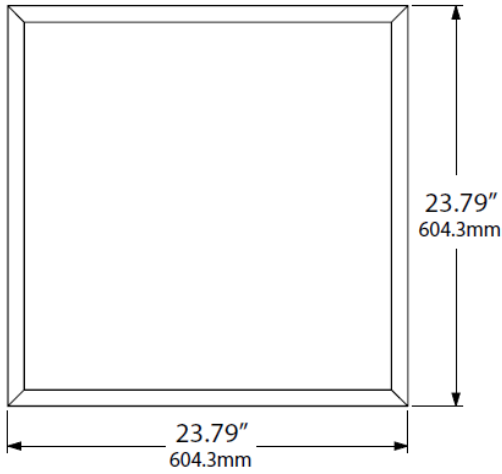

- Warehouses
- Schools
- Factories
- Offices
- Supermarkets
- Logistic Centers
- Exhibition Halls

MODEL NUMBER – 3,500K, 4,000K and 5,000K	SIZE	WATTAGE	LUMENS	EFFICACY	CRI	POWER FACTOR	THD	REPLACES
LOC-22AJPL-MW(20/25/30)MCCT(35/40/50)D	2x2	20W	2,500LM	125LM/W	83.1	0.9	15%	150W HID
LOC-22AJPL-MW(20/25/30)MCCT(35/40/50)D	2x2	25W	3,125LM	125LM/W	83.1	0.9	15%	150W HID
LOC-22AJPL-MW(20/25/30)MCCT(35/40/50)D	2x2	30W	3,750LM	125LM/W	83.1	0.9	15%	150W HID
LOC-24AJPL-MW(30/35/40)MCCT(35/40/50)D	2x4	30W	3,750LM	125LM/W	83.8	0.9	15%	200W HID
LOC-24AJPL-MW(30/35/40)MCCT(35/40/50)D	2x4	35W	4,375LM	125LM/W	83.8	0.9	15%	200W HID
LOC-24AJPL-MW(30/35/40)MCCT(35/40/50)D	2x4	40W	5,000LM	125LM/W	83.8	0.9	15%	200W HID

Series	Size	2x2 Wattage	2x4 Wattage	Color Temperature
LOC-BLPL	22 = 2x2 24 = 2x4	20W 25W 30W	30W 35W 40W	3500K 4000K 5000K

MEASUREMENTS

2x2

2x4

MODEL	QUANTITY	WEIGHT	UPC CODE
LOC-22AJPL-MW(20/25/30)MCCT(35/40/50)D	1	lbs	00810050941174
LOC-24AJPL-MW(30/35/40)MCCT(35/40/50)D	1	lbs	00810050941181

2x2

Flux out: 2846 lm

Note: The Curves indicate the illuminated area and the average illumination when the luminaire is at different distance.

2x4

Flux out: 3628 lm

Note: The Curves indicate the illuminated area and the average illumination when the luminaire is at different distance.