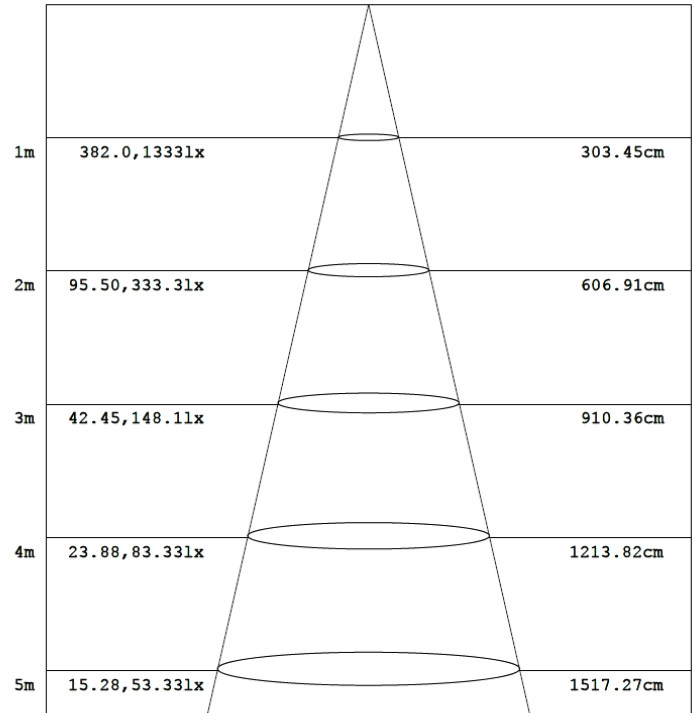

Series	Size	2x2 Wattage	2x4 Wattage	Color Temperature
LOC-BLPL	22 = 2x2 24 = 2x4	20W 25W 30W	30W 35W 40W	3500K 4000K 5000K

MEASUREMENTS

2x2

2x4

MODEL	QUANTITY	WEIGHT	UPC CODE
LOC-22AJPL-MW(20/25/30)MCCT(35/40/50)D	1	lbs	00810050941174
LOC-24AJPL-MW(30/35/40)MCCT(35/40/50)D	1	lbs	00810050941181

2x2

Flux out: 2846 lm

Note: The Curves indicate the illuminated area and the average illumination when the luminaire is at different distance.

2x4

Flux out: 3628 lm

Note: The Curves indicate the illuminated area and the average illumination when the luminaire is at different distance.