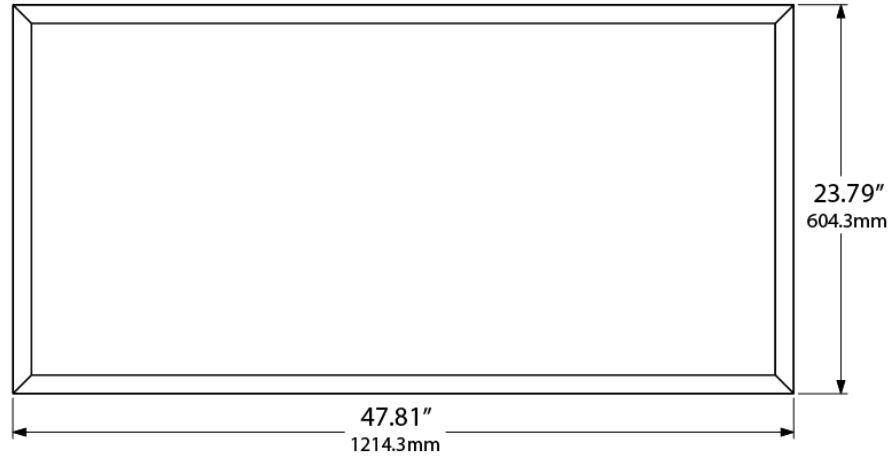

- Warehouses
- Schools
- Factories
- Offices
- Supermarkets
- Logistic Centers
- Exhibition Halls

MODEL NUMBER – 3,500K, 4,000K and 5,000K	SIZE	WATTAGE	LUMENS	EFFICACY	CRI	POWER FACTOR	THD	REPLACES
LOC-22AJPL-MW(20/25/30)MCCT(35/40/50)D	2x2	20W	2,500LM	125LM/W	83.1	0.9	15%	150W HID
LOC-22AJPL-MW(20/25/30)MCCT(35/40/50)D	2x2	25W	3,125LM	125LM/W	83.1	0.9	15%	150W HID
LOC-22AJPL-MW(20/25/30)MCCT(35/40/50)D	2x2	30W	3,750LM	125LM/W	83.1	0.9	15%	150W HID
LOC-24AJPL-MW(30/35/40)MCCT(35/40/50)D	2x4	30W	3,750LM	125LM/W	83.8	0.9	15%	200W HID
LOC-24AJPL-MW(30/35/40)MCCT(35/40/50)D	2x4	35W	4,375LM	125LM/W	83.8	0.9	15%	200W HID
LOC-24AJPL-MW(30/35/40)MCCT(35/40/50)D	2x4	40W	5,000LM	125LM/W	83.8	0.9	15%	200W HID

Series	Size	2x2 Wattage	2x4 Wattage	Color Temperature
LOC-BLPL	22 = 2x2 24 = 2x4	20W 25W 30W	30W 35W 40W	3500K 4000K 5000K

MEASUREMENTS

2x2

2x4

MODEL	QUANTITY	WEIGHT	UPC CODE
LOC-22AJPL-MW(20/25/30)MCCT(35/40/50)D	1	lbs	00810050941174
LOC-24AJPL-MW(30/35/40)MCCT(35/40/50)D	1	lbs	00810050941181

2x2

Flux out: 2846 lm

Note: The Curves indicate the illuminated area and the average illumination when the luminaire is at different distance.

2x4

Flux out: 3628 lm

Note: The Curves indicate the illuminated area and the average illumination when the luminaire is at different distance.