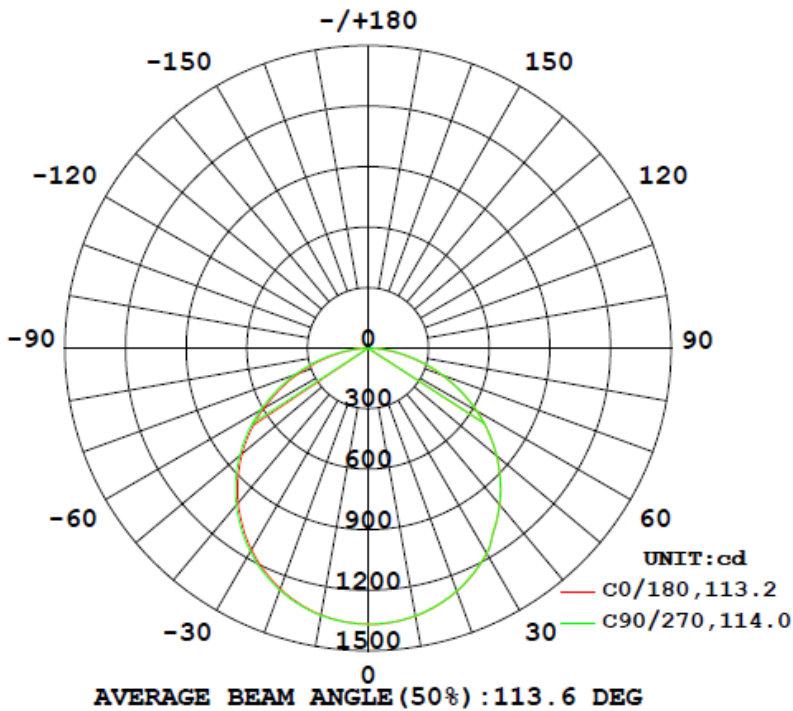

Series	Size	2x2 Wattage	2x4 Wattage	Color Temperature
LOC-BLPL	22 = 2x2 24 = 2x4	20W 25W 30W	30W 35W 40W	3500K 4000K 5000K

MEASUREMENTS

2x2

2x4

MODEL	QUANTITY	WEIGHT	UPC CODE
LOC-22AJPL-MW(20/25/30)MCCT(35/40/50)D	1	lbs	00810050941174
LOC-24AJPL-MW(30/35/40)MCCT(35/40/50)D	1	lbs	00810050941181

2x2

Flux out: 2846 lm

Note: The Curves indicate the illuminated area and the average illumination when the luminaire is at different distance.

2x4

Flux out: 3628 lm

Note: The Curves indicate the illuminated area and the average illumination when the luminaire is at different distance.