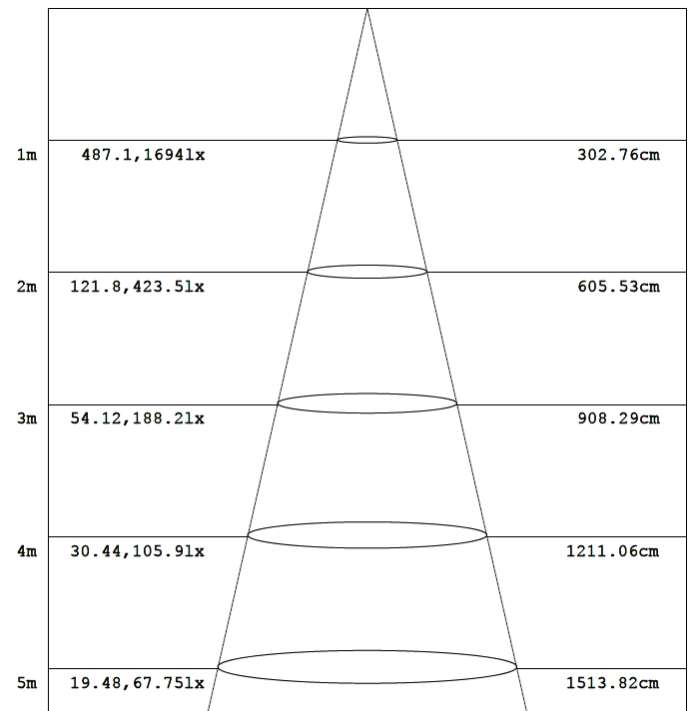

Series	Size	2x2 Wattage	2x4 Wattage	Color Temperature
LOC-BLPL	22 = 2x2 24 = 2x4	20W 25W 30W	30W 35W 40W	3500K 4000K 5000K

MEASUREMENTS

2x2

2x4

MODEL	QUANTITY	WEIGHT	UPC CODE
LOC-22AJPL-MW(20/25/30)MCCT(35/40/50)D	1	lbs	00810050941174
LOC-24AJPL-MW(30/35/40)MCCT(35/40/50)D	1	lbs	00810050941181

2x2

Flux out: 2846 lm

Note: The Curves indicate the illuminated area and the average illumination when the luminaire is at different distance.

2x4

Flux out: 3628 lm

Note: The Curves indicate the illuminated area and the average illumination when the luminaire is at different distance.