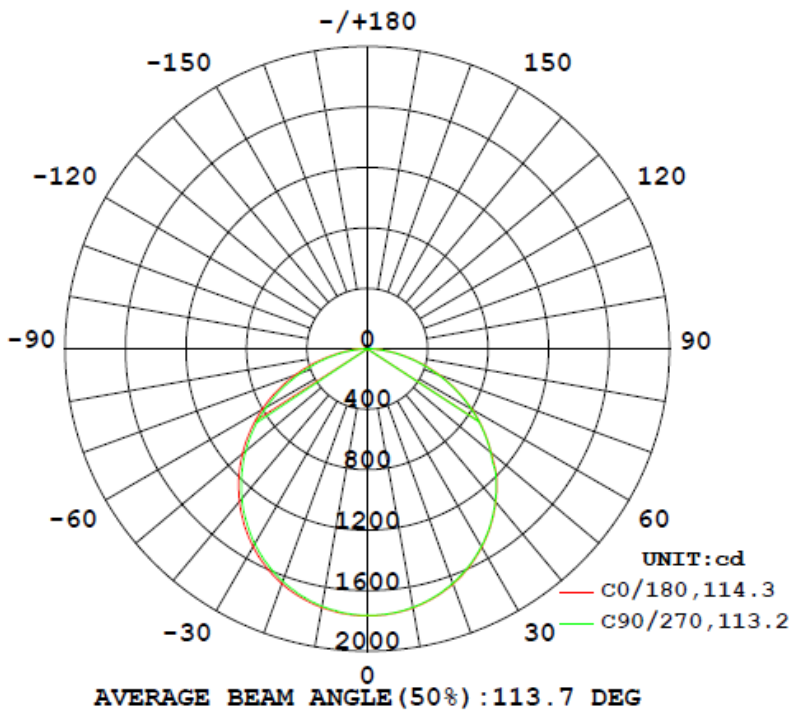

Series	Size	2x2 Wattage	2x4 Wattage	Color Temperature
LOC-BLPL	22 = 2x2 24 = 2x4	20W 25W 30W	30W 35W 40W	3500K 4000K 5000K

MEASUREMENTS

2x2

2x4

MODEL	QUANTITY	WEIGHT	UPC CODE
LOC-22AJPL-MW(20/25/30)MCCT(35/40/50)D	1	lbs	00810050941174
LOC-24AJPL-MW(30/35/40)MCCT(35/40/50)D	1	lbs	00810050941181

2x2

Flux out: 2846 lm

Note: The Curves indicate the illuminated area and the average illumination when the luminaire is at different distance.

2x4

Flux out: 3628 lm

Note: The Curves indicate the illuminated area and the average illumination when the luminaire is at different distance.